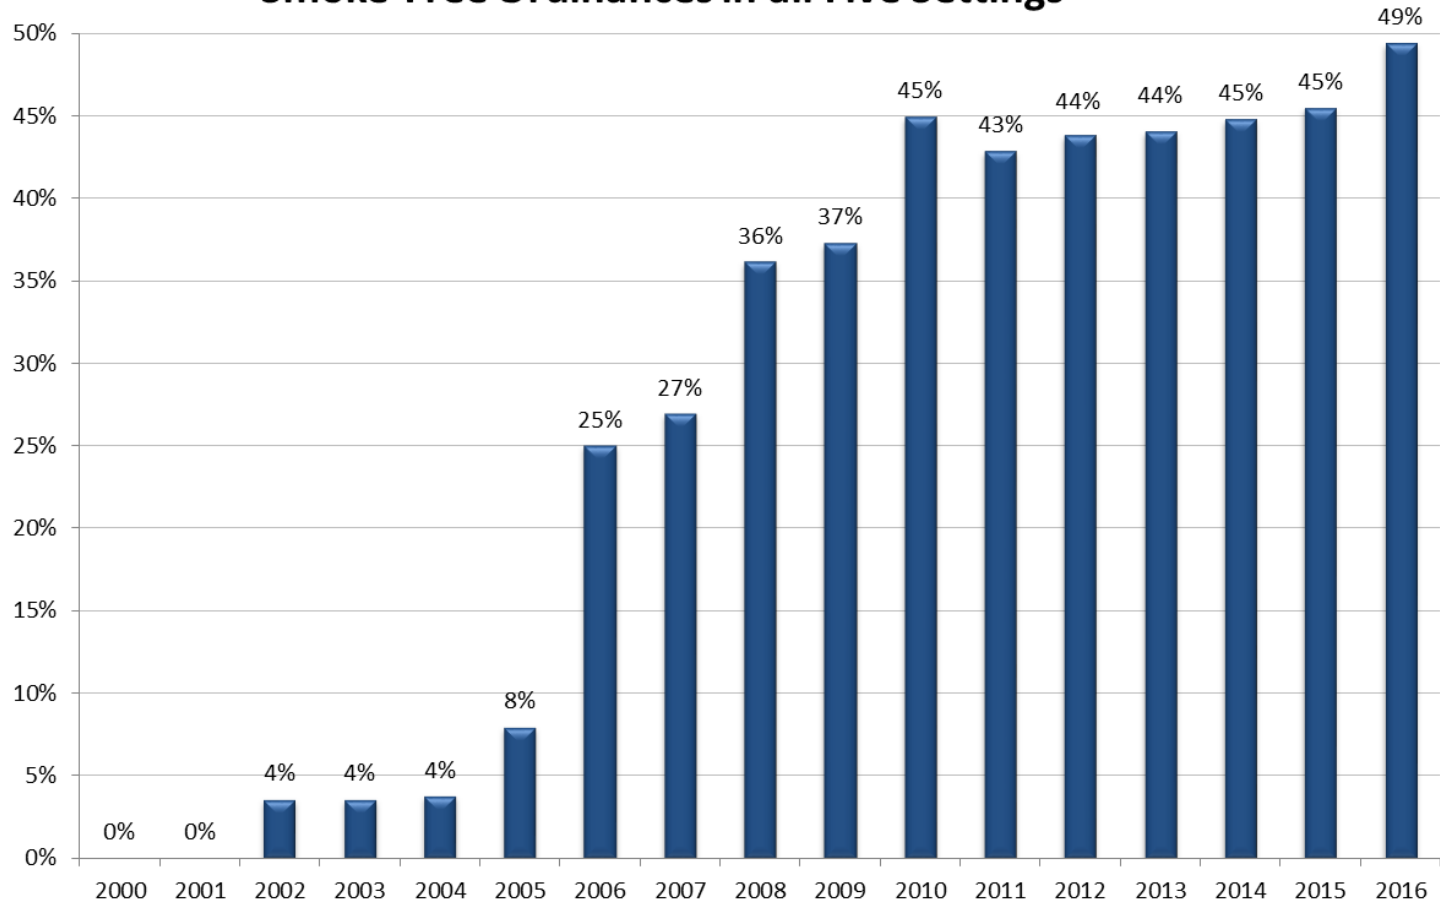

Percentage of the Texas Municipal Population Protected by 100% Smoke-Free Ordinances in all Five Settings*

Note: Total Municipal Population for years 2000-2010 based on 2000 census = 15,738,989
Total Municipal Population for years 2011-2015 based on 2010 census = 18,504,919
*Settings Include Municipal Worksites, Private Worksites, Restaurants, Bars in Restaurants, and Bars Not in Restaurants

Data provided by University of Houston
<http://shsordinances.uh.edu/>
December 31, 2016