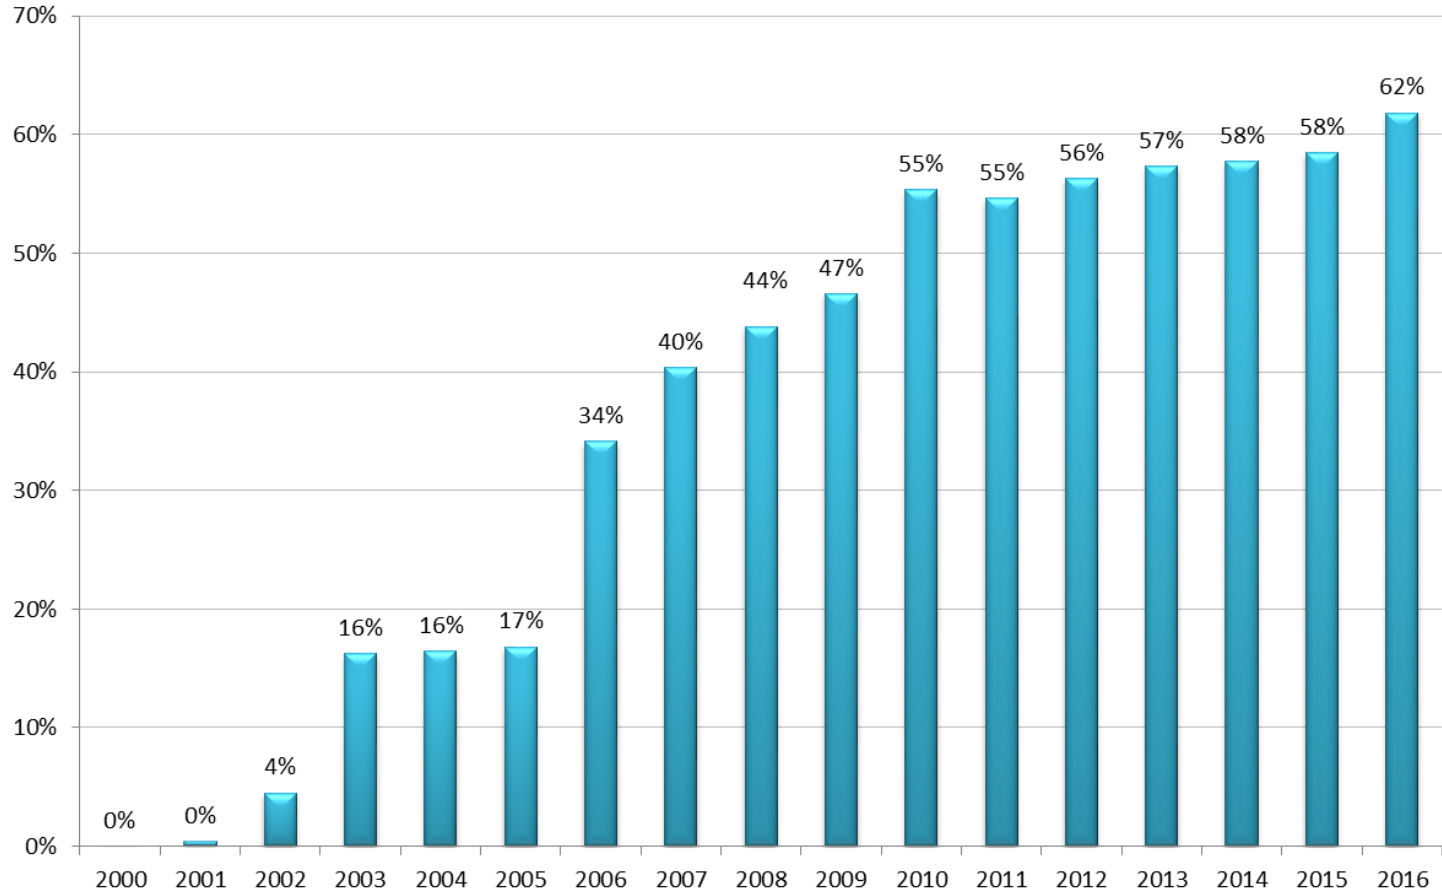

Percentage of the Texas Municipal Population Protected by 100% Smoke-Free Ordinances in Three or More Settings*

Note: Total Municipal Population for years 2000-2010 based on 2000 census = 15,738,989
Total Municipal Population for years 2011-2015 based on 2010 census = 18,504,919
*Settings Include Municipal Worksites, Private Worksites, Restaurants, Bars in Restaurants, and Bars Not in Restaurants

Data provided by University of Houston
<http://shsordinances.uh.edu/>
December 31, 2016