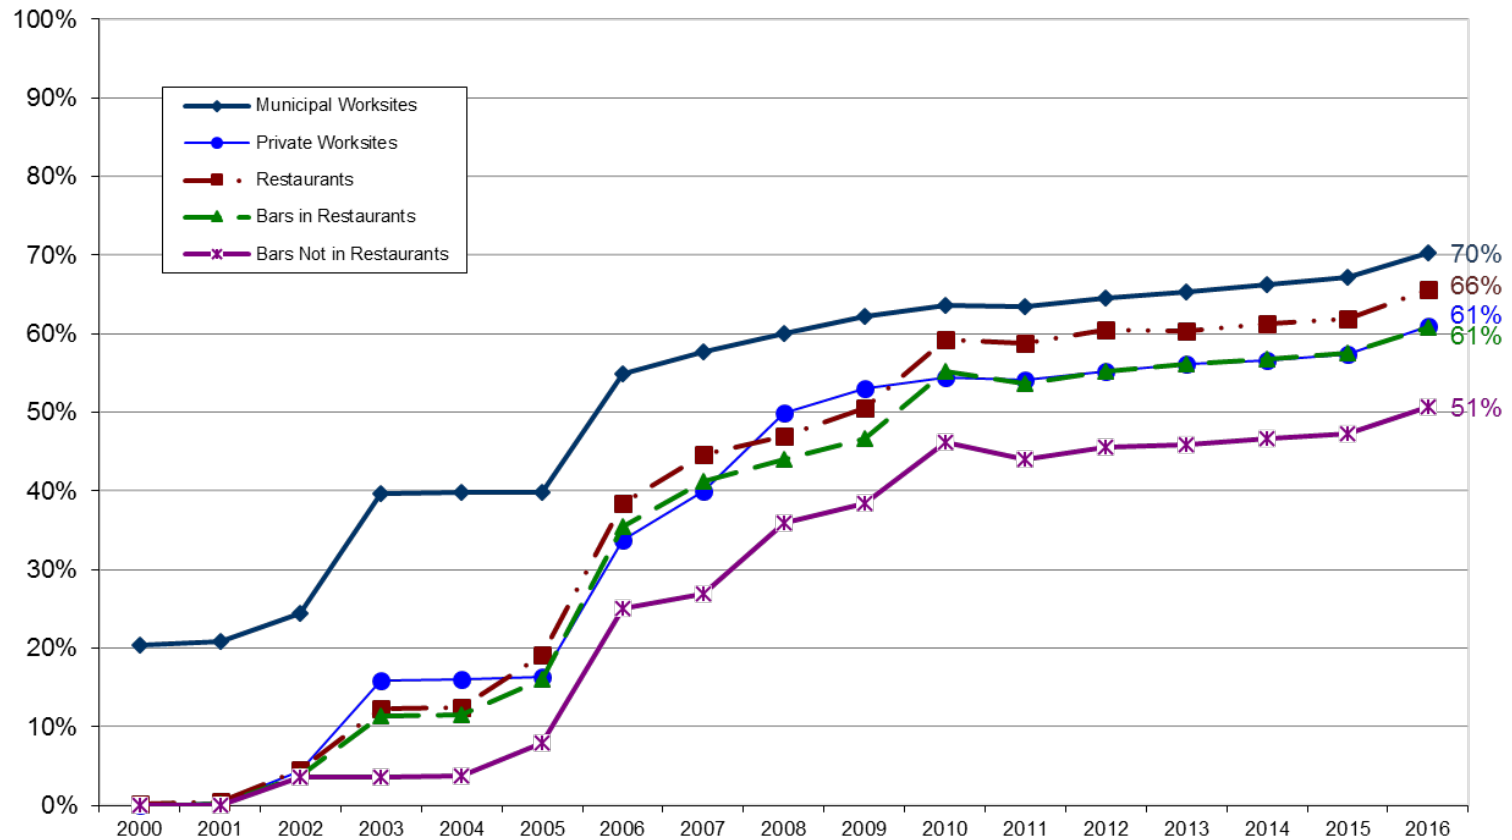

Percentage of the Texas Municipal Population Protected by Smoke-Free Ordinances in Each Focal Setting

Note: Total Municipal Population for years 2000-2010 based on 2000 census = 15,738,989
Total Municipal Population for years 2011-2015 based on 2010 census = 18,504,919

Data provided by University of Houston
<http://shsordinances.uh.edu/>
December 31, 2016